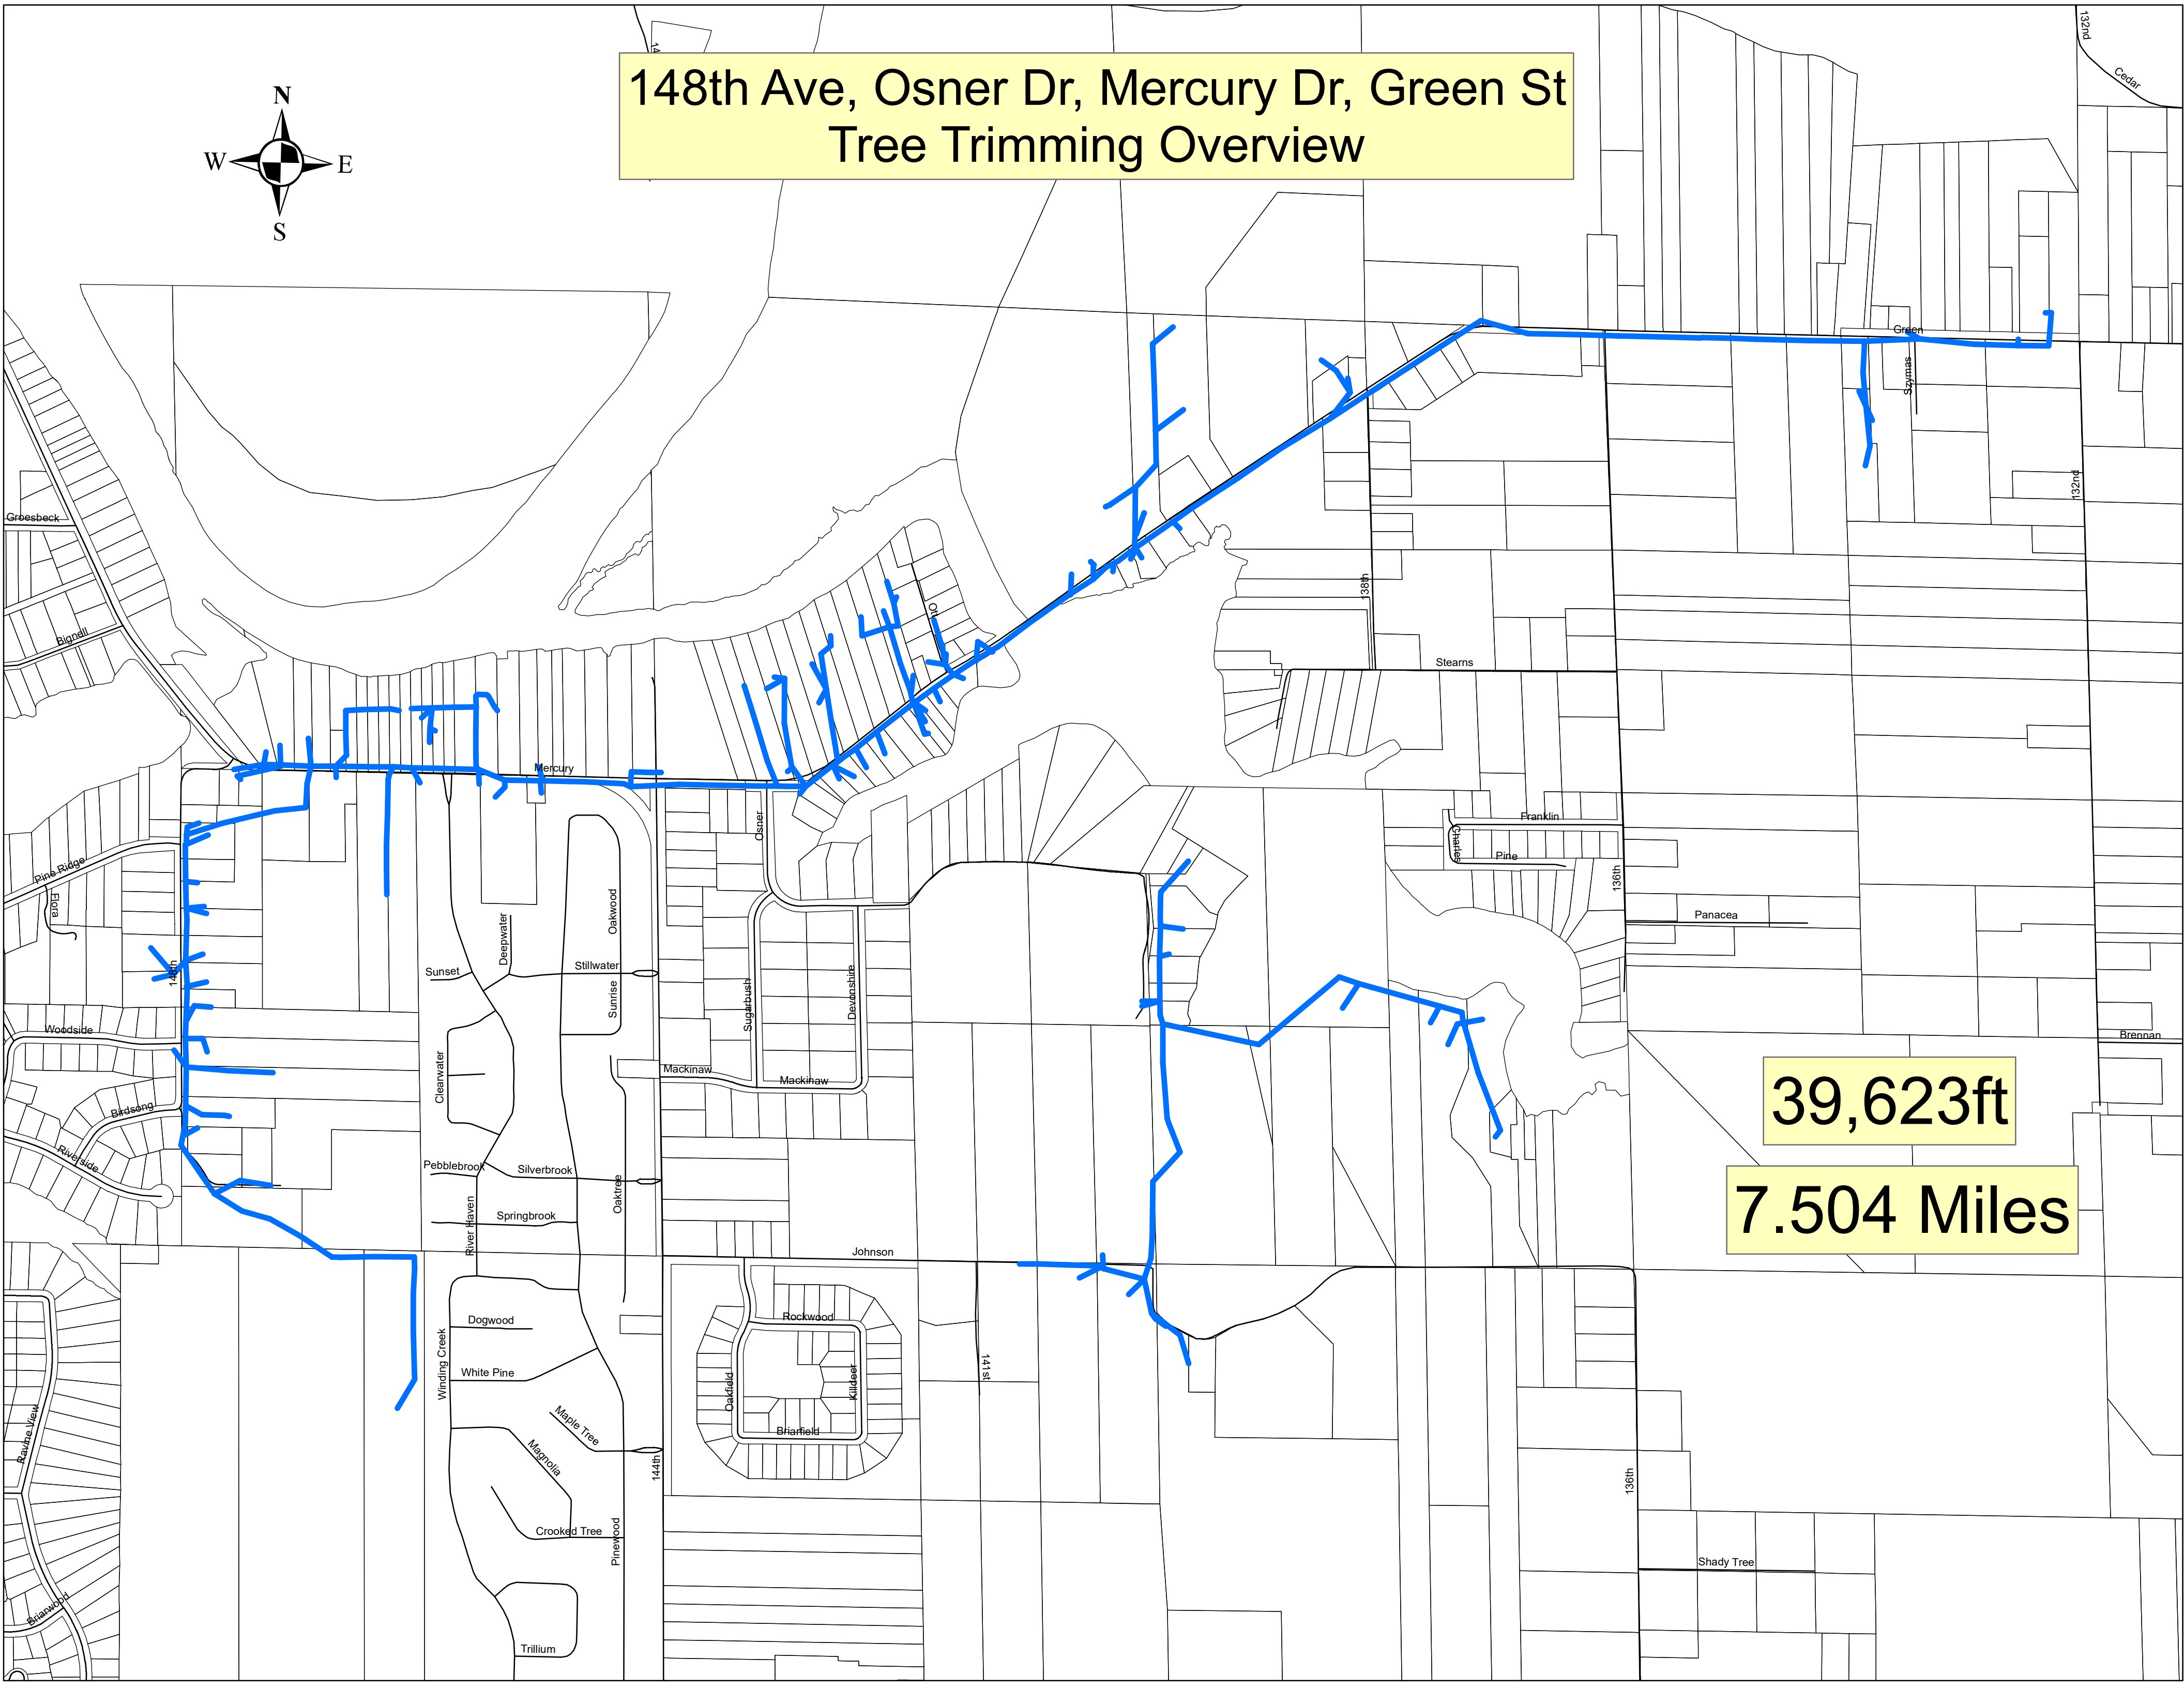

# 148th Ave, Osner Dr, Mercury Dr, Green St Tree Trimming Overview

39,623ft

7.504 Miles